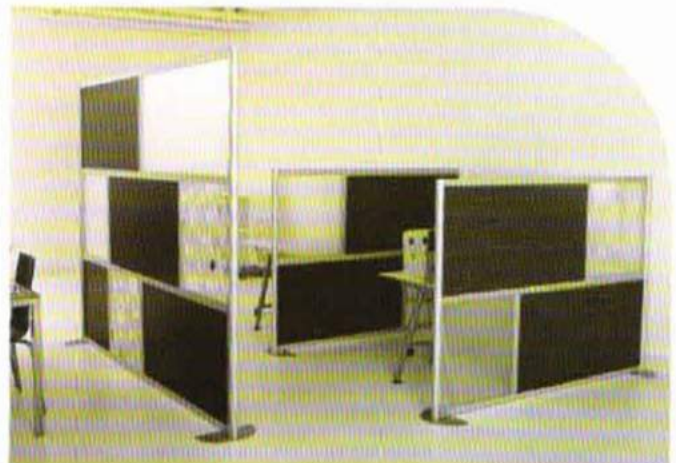

GI FRAME

BWP PLY CARCASS

CARCASE (PLYWOOD)

- BWP plywood with 1 mm HPL on both side with D3 glue
- Standard & Customized sizes.
- Available in white colour.

- Modular kitchen is systematically designed arrangement of trolleys and organizers to fulfill cooking requirement.
- We have manufacturing facility of BWP shutter and carcasses for extra durability of product.
- We deal in modular kitchen, sliding wardrobe, folding wardrobe, all size bed, TV unit, Etc.
- Hardware and fittings used in our furniture are of  Germany and other German Brands.

OFFICE FURNITURE

- Latest design for maximum space management.
- Material used Aluminium Profiles, Sections. Wooden Panels, toughened glass, softboard, fabrics, etc.
- Partition systems - Full Height and Half Height partitions, works stations, tables, Storages, etc.