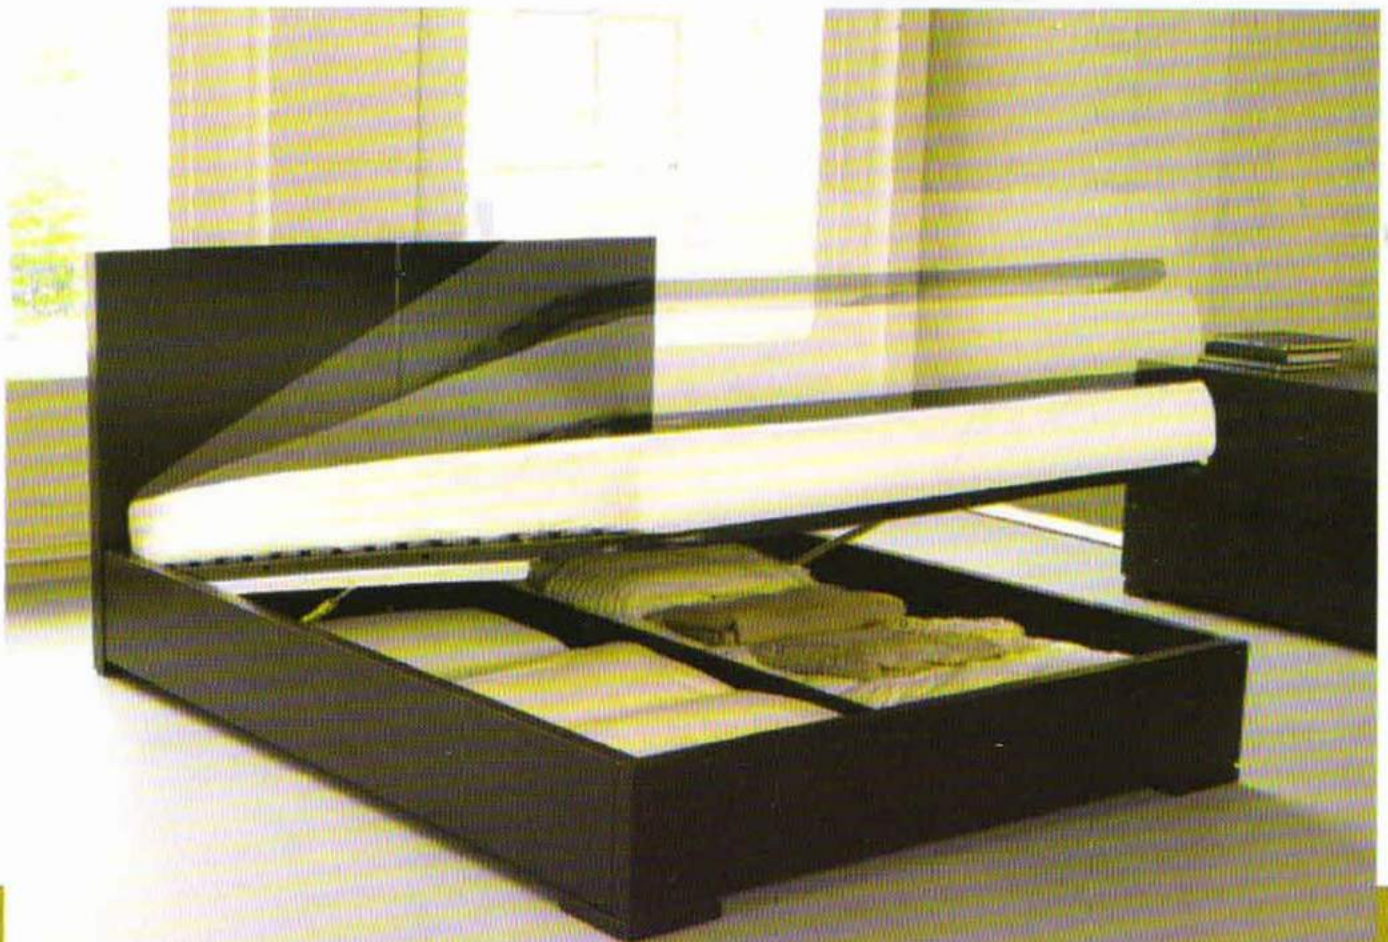

COSARIO

Innovative organisation system for wall unit.
All stored items are within full view ideal for retrofitting
Minimum carcass depth 300mm.
Height of side when closed 140 mm
Loading capacity 5 kg.

ORGA FLAG

Trandiest accessories to complement your wardrobe's internal design :

- Trouser Rack
- Extendable Tie and Belt Rack
- Clothes Basket.

BED SETS

- Well crafted and designed bed set made from high quality material. Various storage options like drawers, boxtype, hydrolic liftups available.
- Available in premium, highgloss designer & eco range.