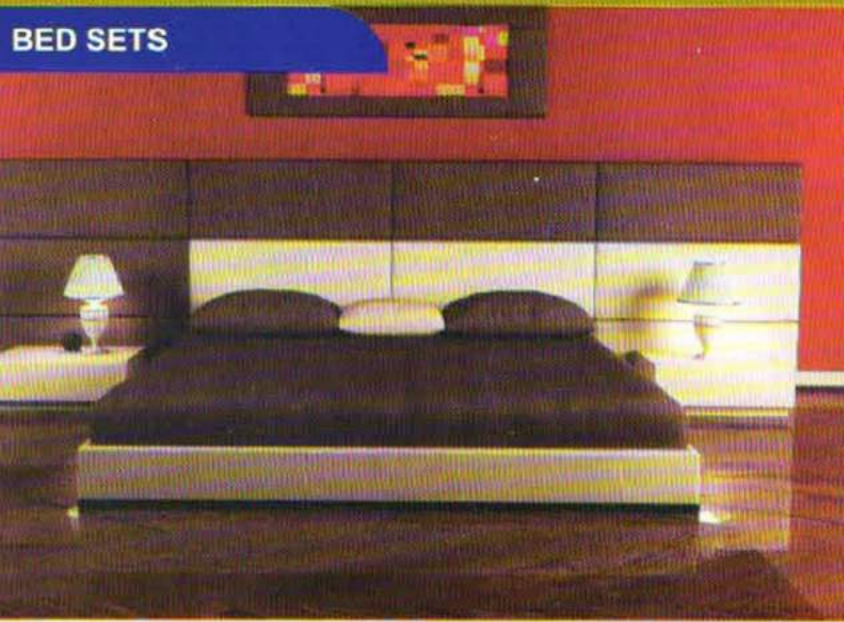

ENTERTAINMENT UNITS

- Latest designs to up the living room decor with our stylish entertainment units.

WARDROBE

WARDROBE

- Affordable wardrobe design with sliding, sliding folding, and hinge door option.
- We provide a wide range of door finishes like the practical mirror doors - giving your room a whole new dimension in looks and interior. Available in wide range of shades and finish like PU, Acrylic and HGL Laminates.

Trandiest accessories to complement your wardrobe's internal design :

- Trouser Rack
- Extendable Tie and Belt Rack
- Clothes Basket.

BED SETS

- Well crafted and designed bed set made from high quality material. Various storage options like drawers, boxtype, hydrolic liftups available.
- Available in premium, highgloss designer & eco range.